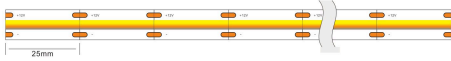

Description

Uniform light emission, no dots visible. It can be folded and is bendable.

Specifications

Chip Type	CS-12-360
Operating Voltage	12V DC
Colour Range	2700K to 6500K
Versions	IP20 (Indoor) to IP65 (Outdoor)
Supplied Length	5 metre reels
Can be cut to length	Yes (bespoke service)